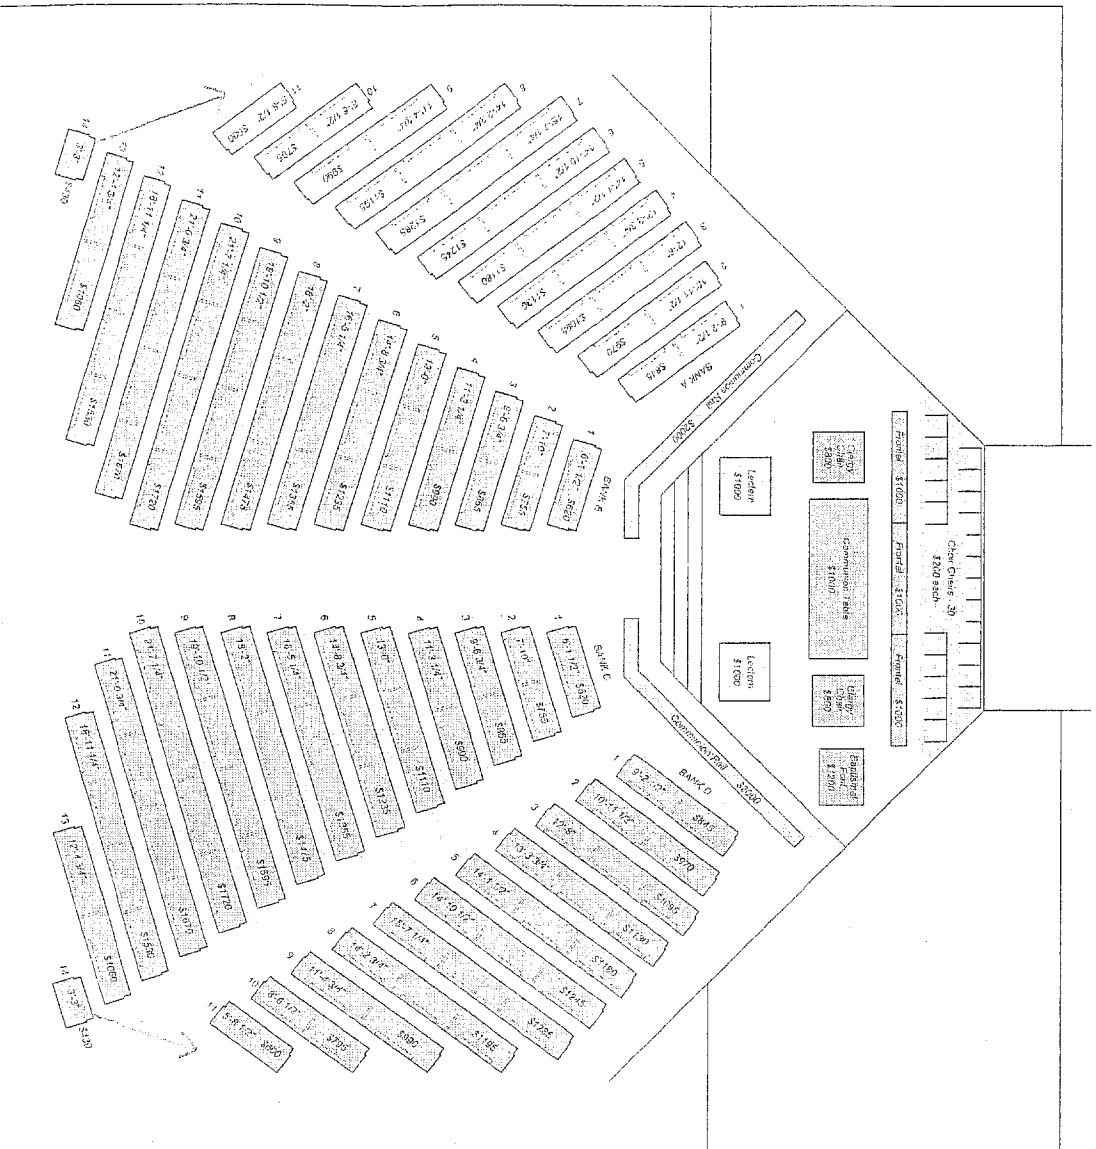

SANCTUARY GIVING OPPORTUNITIES

PEWS AND ALTAR FURNITURE

Cokesbury United Methodist Church

Dedicated Altar Furniture

Choir Chairs
 15 16 17 18 19 20 21 22 23 24 25 26 27 28 29 30

Frontal (left) Frontal (center) Frontal (right)

Clergy Chair Communion Table Clergy Chair Baptismal Font

Lectern (left) Lectern (right)

Communion Rail (left) Communion Rail (right)

Dedicated Pews

Row	BANK A	BANK B	BANK C	BANK D
1	✓	✓	✓	✓
2	✓	✓	✓	✓
3	✓	✓	✓	✓
4	✓	✓	✓	✓
5		✓	✓	✓
6		✓	✓	✓
7		✓	✓	✓
8		✓	✓	✓
9		✓	✓	✓
10		✓	✓	✓
11		✓	✓	✓
12		✓	✓	✓
13		✓	✓	✓